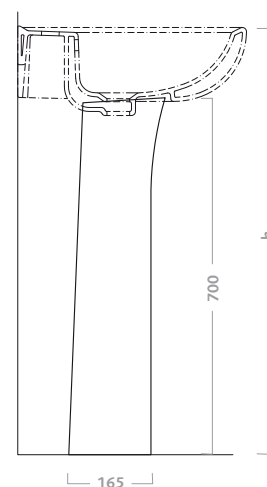

semi-pedestal

to be combined to washbasin 55 code 63050, 60 code 63040, 65 code 63030. approx. weight 5 kg

code	description
63160	semi-pedestal