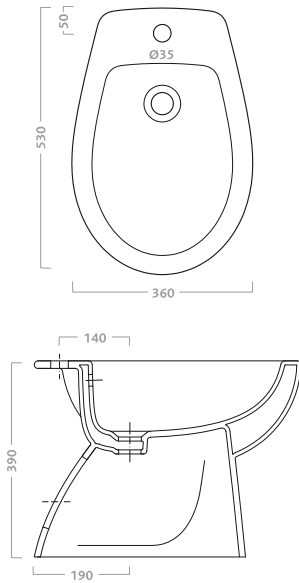

wall hung bidet

available with one tap-hole. approx. weight 14 kg

| code | description |
|-------|--------------------------------------|
| 63255 | wall hung bidet |
| 20968 | bracket support for non-bearing wall |
| 20961 | bracket support for bearing wall |

vaso sospeso

vaso a cacciata con scarico a parete (p). funziona con 6 litri. peso kg ca. 14,5

| codice | descrizione |
|--------|--------------------------------|
| 63312 | vaso sospeso |
| 63760 | sedile in termoindurente |
| 20969 | supporto per muro non portante |
| 20961 | supporto per muro portante |

wall hung water closet

horizontal (h) outlet washdown bowl. 6 litres flushing. approx. weight 14,5 kg

| code | description |
|-------|--------------------------------------|
| 63312 | wall hung water closet |
| 63760 | duroplast seat |
| 20969 | bracket support for non-bearing wall |
| 20961 | bracket support for bearing wall |