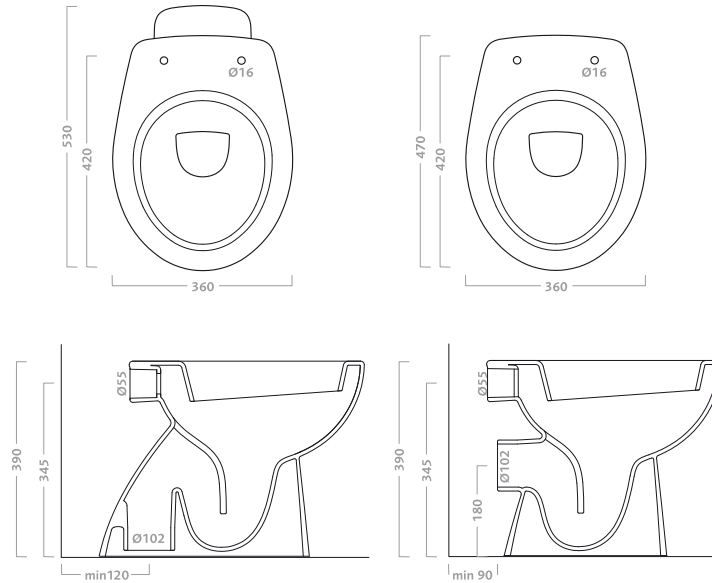

wall hung bidet

available with one tap-hole. approx. weight 14 kg

| code | description |
|-------|--------------------------------------|
| 63255 | wall hung bidet |
| 20968 | bracket support for non-bearing wall |
| 20961 | bracket support for bearing wall |

wall hung water closet

horizontal (h) outlet washdown bowl. 6 litres flushing. approx. weight 14,5 kg

| code | description |
|-------|--------------------------------------|
| 63312 | wall hung water closet |
| 63760 | duroplast seat |
| 20969 | bracket support for non-bearing wall |
| 20961 | bracket support for bearing wall |