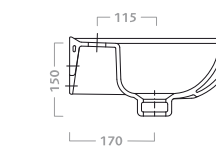

washbasin 65

available with one or three tap-holes (central tap-hole fully punched, other two tap-holes semi-punched). approx. weight 15,5 kg

code	description
63030	washbasin 65