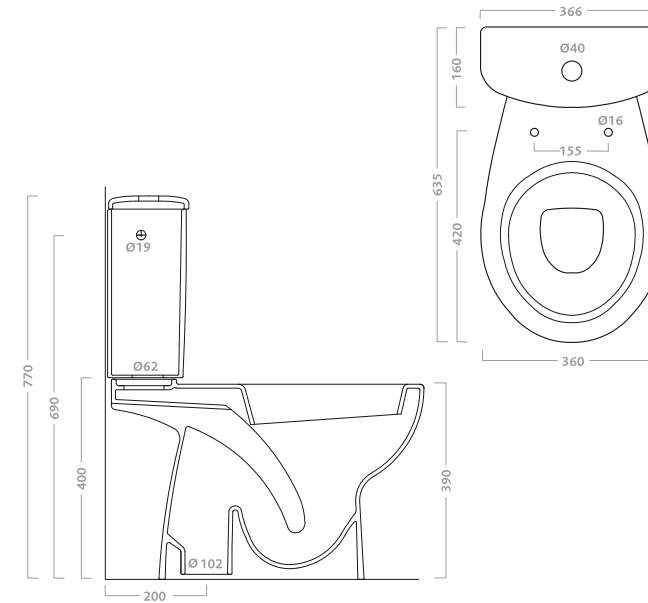

wall hung bidet

available with one tap-hole. approx. weight 14 kg

| code | description |
|-------|--------------------------------------|
| 63255 | wall hung bidet |
| 20968 | bracket support for non-bearing wall |
| 20961 | bracket support for bearing wall |

vaso sospeso

vaso a cacciata con scarico a parete (p). funziona con 6 litri. peso kg ca. 14,5

| codice | descrizione |
|--------|--------------------------------|
| 63312 | vaso sospeso |
| 63760 | sedile in termoindurente |
| 20969 | supporto per muro non portante |
| 20961 | supporto per muro portante |

wall hung water closet

horizontal (h) outlet washdown bowl. 6 litres flushing. approx. weight 14,5 kg

| code | description |
|-------|--------------------------------------|
| 63312 | wall hung water closet |
| 63760 | duroplast seat |
| 20969 | bracket support for non-bearing wall |
| 20961 | bracket support for bearing wall |