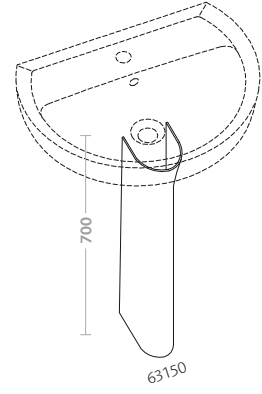

lavabo 60 (63040)
pagine precedenti
lavabo 60 (63040)
bidet sospeso (63255)
lavabi 60 (63040)

washbasin 60 (63040)
previous pages
washbasin 60 (63040)
wall hung bidet (63255)
washbasins 60 (63040)