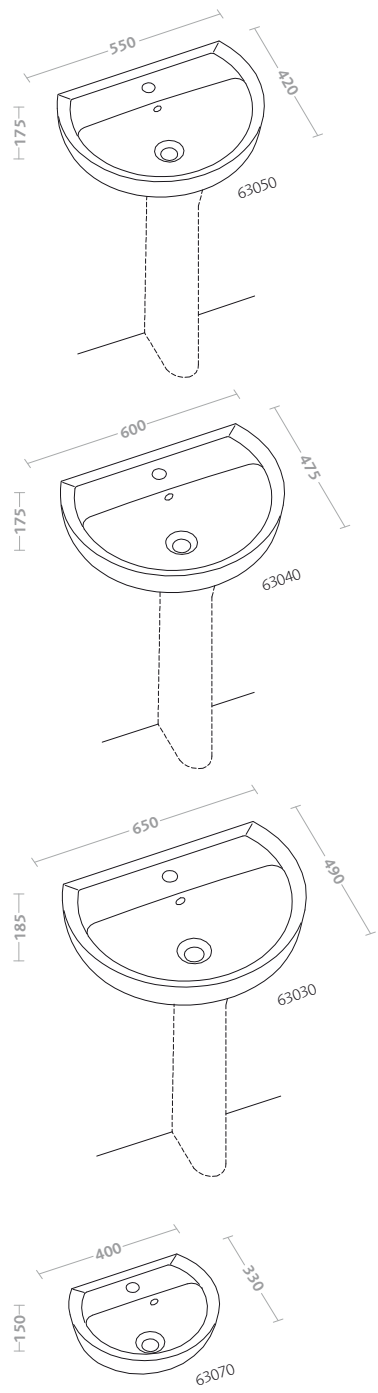

this classic has been updated with the quality unique to Pozzi-Ginori. colibrí 2 is a new collection freed from excesses and purified of the superfluous, though it still vibrates energy. its simple, discreet forms will soften the intimate corners of your home. these elements and solutions harmoniously furnish your personal spaces. the sinks range is 40, 55, 60 and 65 cm and come wall mounted wall or rest on matching columns or half columns. the toilets and bidets either sit on the floor or hover over it, on the wall. the undisputed protagonist: functionality.