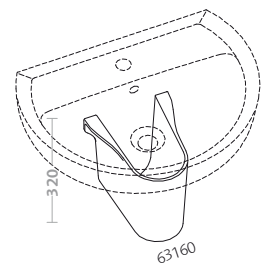

this classic has been updated with the quality unique to Pozzi-Ginori. colibrí 2 is a new collection freed from excesses and purified of the superfluous, though it still vibrates energy. its simple, discreet forms will soften the intimate corners of your home. these elements and solutions harmoniously furnish your personal spaces. the sinks range is 40, 55, 60 and 65 cm and come wall mounted wall or rest on matching columns or half columns. the toilets and bidets either sit on the floor or hover over it, on the wall. the undisputed protagonist: functionality.