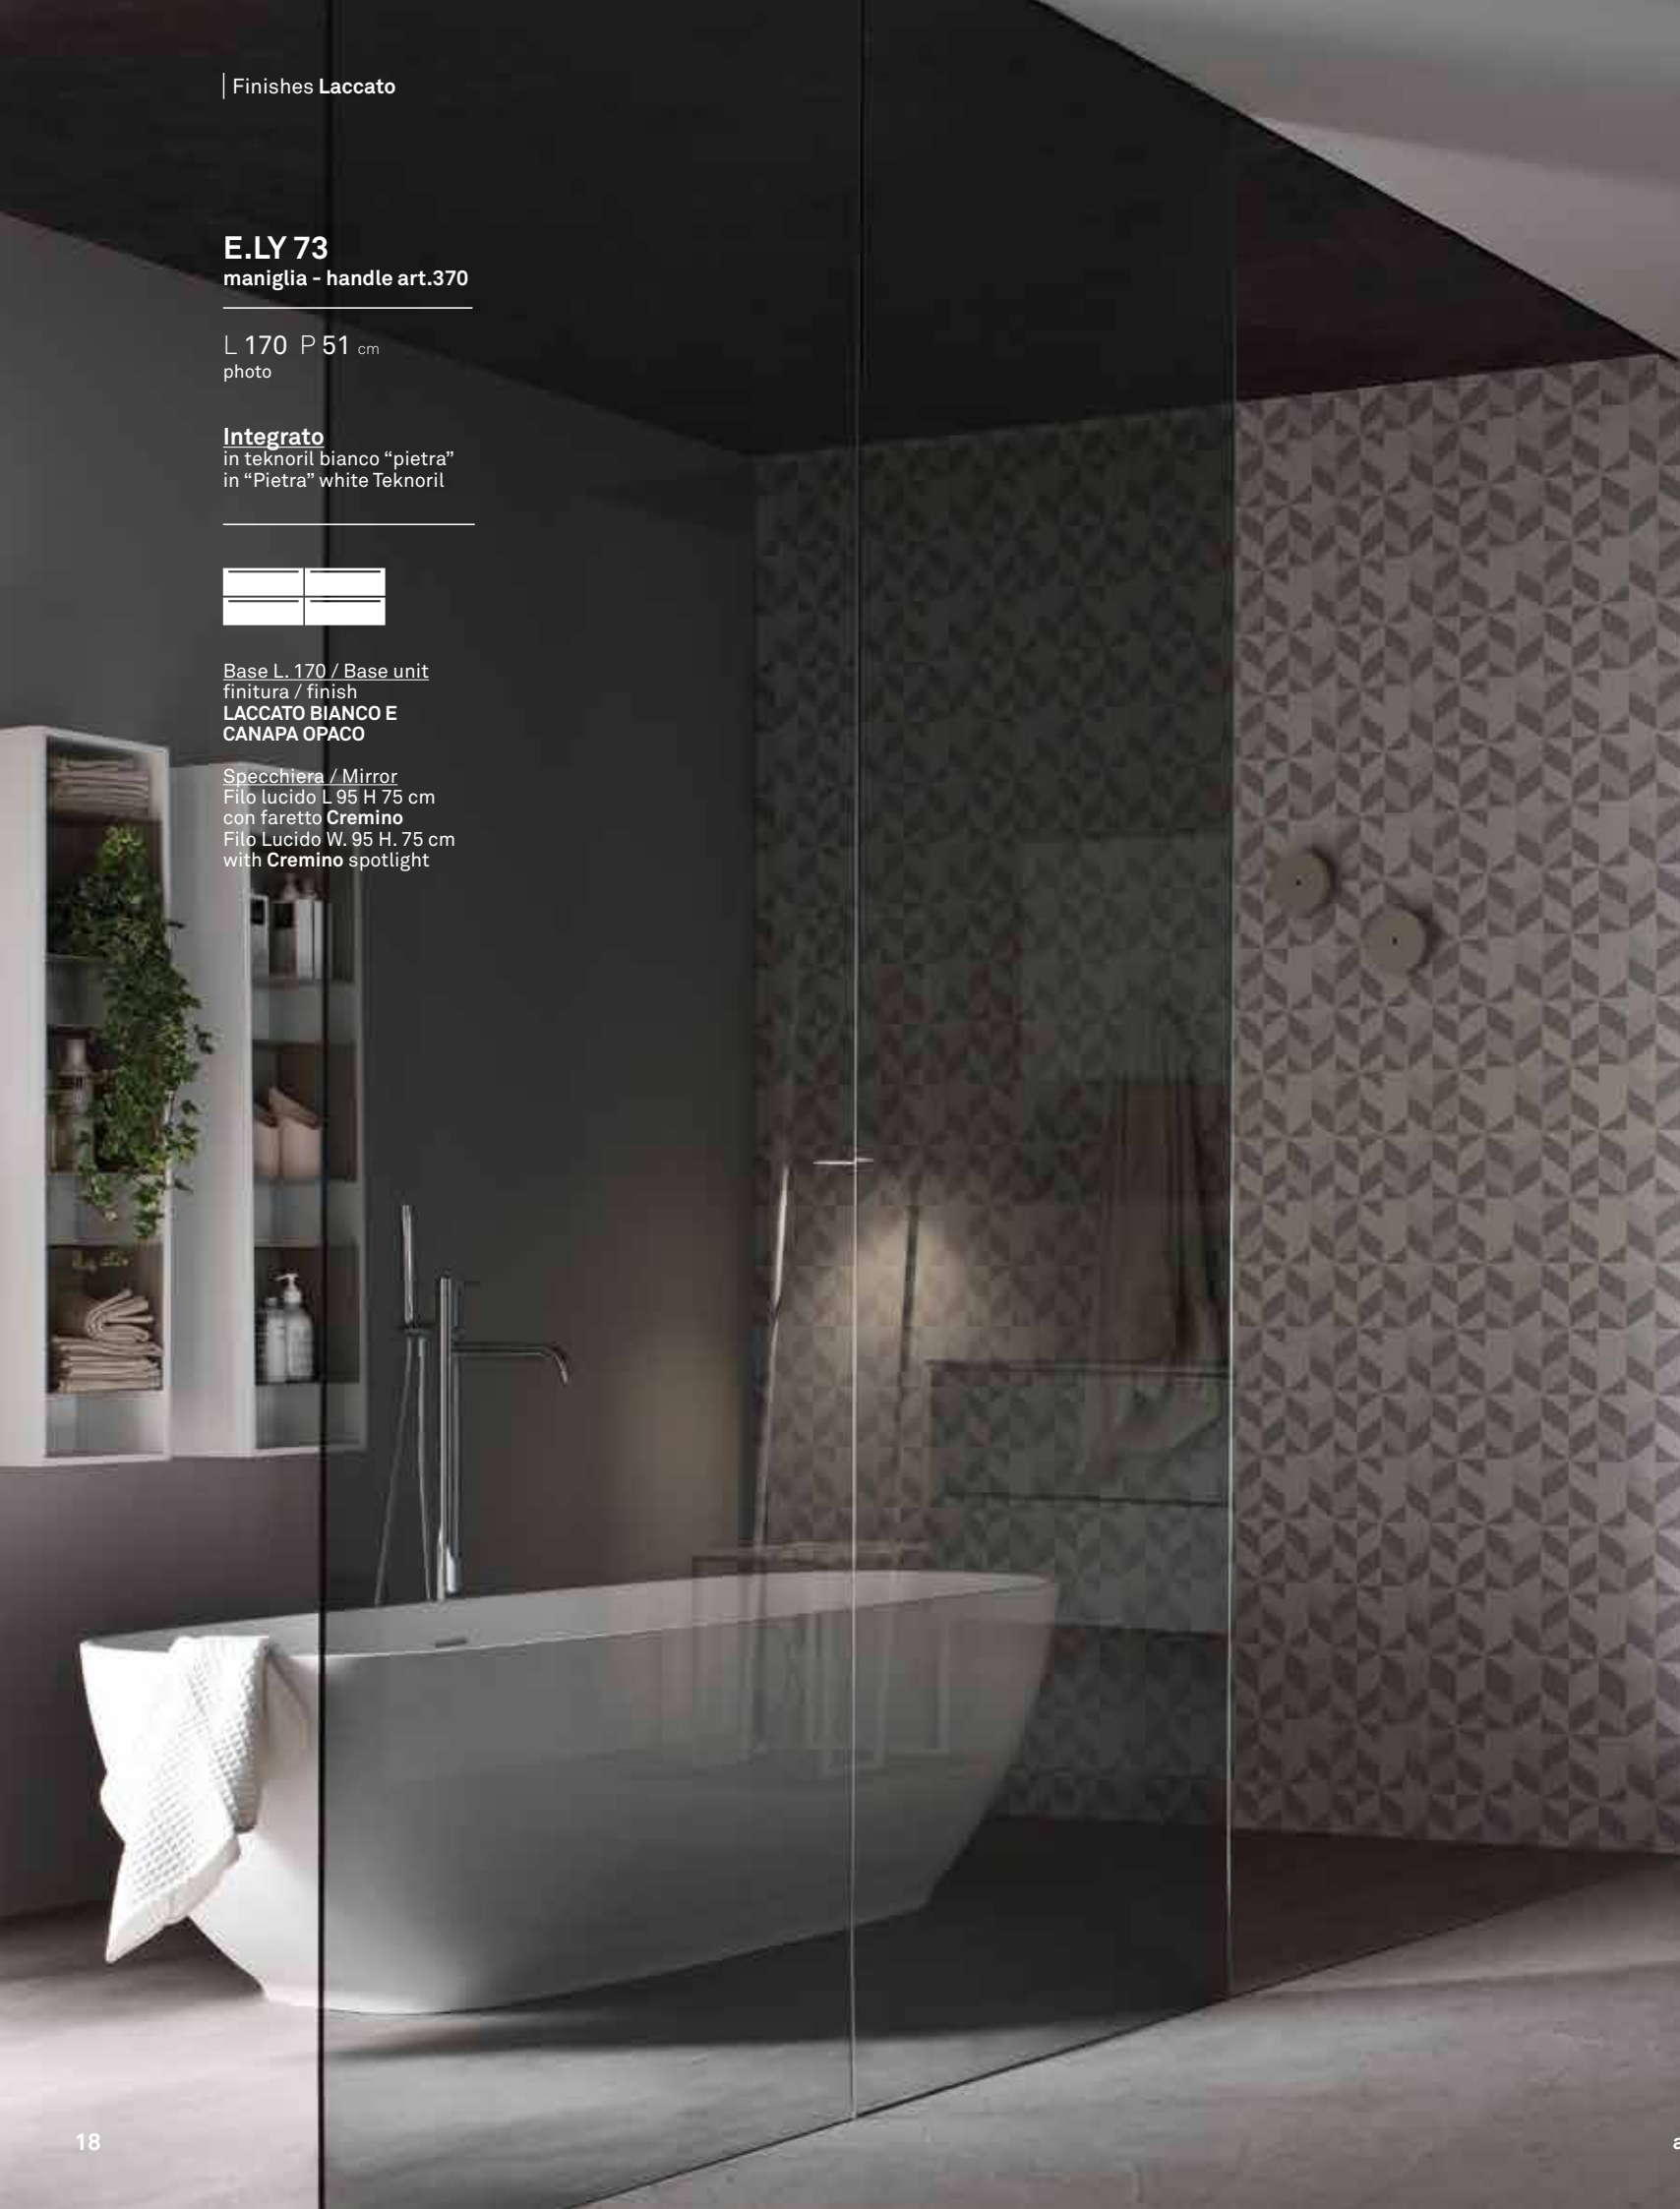

Finishes Laccato

E.LY 73
maniglia - handle art.370

L 170 P 51 cm
photo

Integrato
in teknoril bianco "pietra"
in "Pietra" white Teknoril

Base L. 170 / Base unit
finitura / finish
**LACCATO BIANCO E
CANAPA OPACO**

Specchiera / Mirror
Filo lucido L 95 H 75 cm
con faretto **Cremino**
Filo Lucido W. 95 H. 75 cm
with **Cremino** spotlight