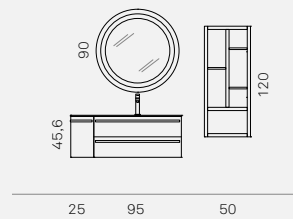

E.LY 26 (page 70-71)
L 120 x P 38/51 cm
maniglia - handle art.323

Integrato Jolly
Lavabo in mineralguss
sp.1.2 cm

Base L. 120
Finitura **Bianco opaco**

Specchiera
Orion diametro 90 cm

Integrated Jolly
Washbasins in Mineralguss,
1.2 cm thick

Base unit W. 120
Finish **matt bianco**

Mirror
Orion, 90 cm diameter