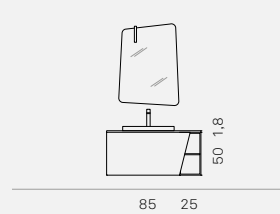

E.LY 78 (page 56-57)
L 110 x P 51 cm
maniglia - handle Push-pull

Giò
Lavabo incasso sopra piano
in ceramica con top
Ares 53 lunare sp.1.8 cm

Base L. 110
Finitura **Ares 53 lunare**
particolari laccati
Verde Oliva opaco

Specchiera
Sghemba con **faretto** Ridley

Giò
Washbasins recessed countertop
in ceramic with Ares 53 Lunare
top, 1.8 cm thick

Base unit W. 110
Finish **Ares 53 lunare**
lacquered details
Matt Verde Oliva

Mirror
Sghemba with Ridley **spotlight**