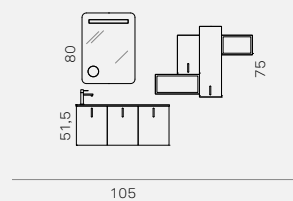

E.LY 34 (page 46-47)
L 105 x P 38 cm + pensili - wall unit
maniglia - handle art.283

Integrato
lavabo rettangolare in
cristallo sabbaiato sp.1.5 cm

Base L. 105
Finitura **Larice bianco**

Specchiera
Lybra L 60 H 80 cm

Integrated
Washbasin rectangular in
sandblasted glass, 1.5 cm thick

Base unit W. 105
Finish **Bianco larch**

Mirror
Lybra W. 60 H. 80 cm