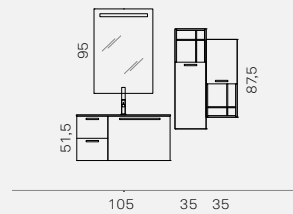

E.LY 41 (page 44-45)
L 105 x P 51 cm + pensili - wall unit
maniglia - handle art.323

Roxi
Lavabo L. 106
in mineralguss

Base L. 105
Finitura **Sherwood platino**

Specchiera
Plane L 66.2 H 95 cm
con luce led integrata

Roxi
Washbasins W. 106
in Mineralguss

Base unit W. 105
Finish **Sherwood platino**

Mirror
Plane W. 66.2 H. 95 cm
with built-in LED light