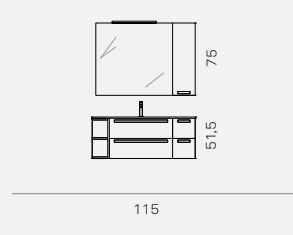

E.LY 15 (page 74-75)
L 114 x P 38/51 cm
maniglia - handle art.323

Integrato Ovale
Lavabo in cristallo
canapa sp.1 cm

Base L. 114
Finitura
Rovere tranchè canapa

Specchiera
L 85 H 75 cm filo lucido
con **faretto Flipper**

Integrated Ovale
Washbasin in Canapa glass,
1 cm thick

Base unit W. 114
Finish
canapa tranchè oak

Mirror
Filo Lucido W. 85 H. 75 cm
with Flipper **spotlight**