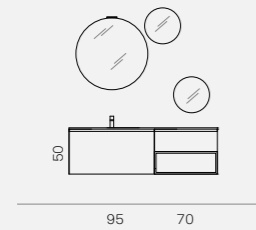

The curved, coloured base unit with a built-in washbasin has a straight base that leaves more room for design and storage space.

E.LY J 62 (page 06-07)
L 120 x P 38 cm

Pampa
Lavabo L. 120
vasca sx in ceramica bianca

Base L. 120
Finitura **Olmo jerez canapa**

Specchiera
Tonda diametro 80 cm
con faretto Circllet

Pampa
Washbasin W. 120
Left-hand basin in white ceramic

Base unit W. 120
Finish **Olmo jerez canapa**

Mirror
Tonda, 80 cm diameter
with Circllet spotlight