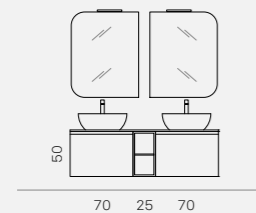

The curved, coloured base unit with a built-in washbasin has a straight base that leaves more room for design and storage space.

E.LY J 62 (page 06-07)
L 120 x P 38 cm

Pampa
Lavabo L. 120
vasca sx in ceramica bianca

Base L. 120
Finitura **Olmo jerez canapa**

Specchiera
Tonda diametro 80 cm
con faretto Circllet

Pampa
Washbasin W. 120
Left-hand basin in white ceramic

Base unit W. 120
Finish **Olmo jerez canapa**

Mirror
Tonda, 80 cm diameter
with Circllet spotlight

E.LY J 68 (page 10-11)
L 165 x P 51 cm

Integrato
Lavabo L. 165
in unicolor stratificato (HPL)
Sabbia Creola sp. 1 cm

Base
Finitura **Olmo jerez canapa**
particolari Verde Oliva opaco

Specchiera
Tonda diametro 80 e 40 cm
con faretto Circllet

Integrato
Washbasin W. 165
in unicolour HPL, Sabbia Creola,
1 cm thick

Base unit
Finish **Olmo jerez canapa**
Details in matt Verde Oliva

Mirror
Tonda, 80 cm and 40 cm diameter
with Circllet spotlight

E.LY J 61 (page 16-17)
L 165 x P 38 cm