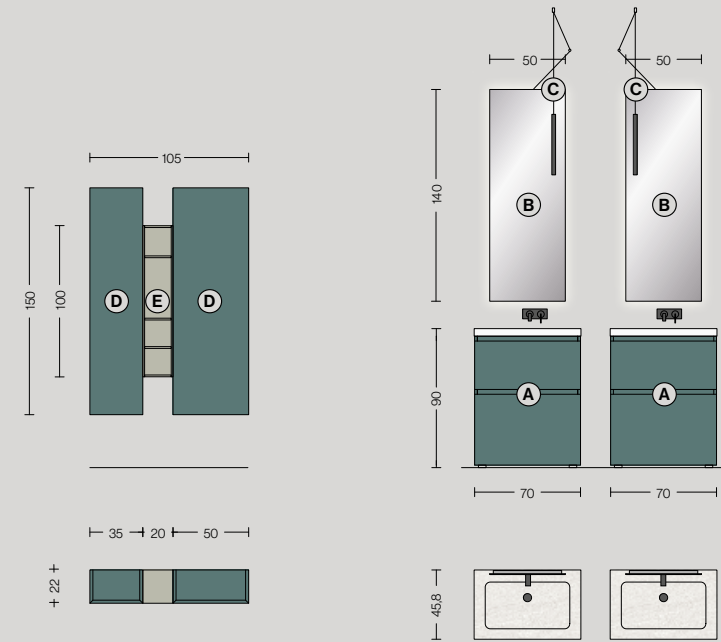

E12

L. 165 + 105 P. 46 / 22 cm
W. 165 + 105 D. 46 / 22 cm

- Ⓐ Basi lavabo 2 cassetti con top in Gres e vasca integrata
  H. 85 L. 70 P. 46 cm
- Ⓑ Specchiera Narciso con retroilluminazione
  H. 140 L. 50 cm
- Ⓒ Lampada a soffitto laccata Ipno
- Ⓓ Pensili 1 anta
  H. 150 L. 35 + 50 P. 22 cm
- Ⓔ Elemento a giorno
  H. 100 L. 20 P. 22 cm

- Ⓐ 2-Drawers washbasin base with Stoneware top and built-in washbasin
  H. 85 W. 70 D. 46 cm
- Ⓑ Narciso mirror with backlighting
  H. 140 W. 50 cm
- Ⓒ Ipno lacquered lamp
- Ⓓ Cupboards w/1 door
  H. 150 W. 35 + 50 D. 22 cm
- Ⓔ Open cabinet
  H. 100 W. 20 D. 22 cm

Finiture / Finishes

TOP

E12b

L. 165 P. 46 cm
W. 165 D. 46 cm