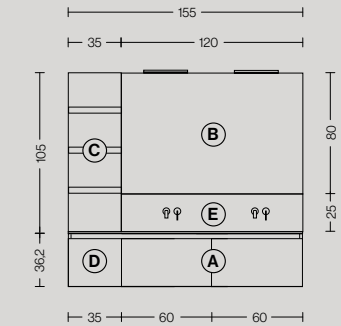

E01b

L. 155 P. 51 cm
W. 155 D. 51 cm

- **A** Basi lavabo 1 cassetto con top e alzatina in Gres e vasche integrate
  H. 35 L. 60 + 60 P. 51 cm
- **B** Specchiera Narciso con faretto Ergos
  H. 80 L. 120 cm
- **C** Boiserie al mq con mensole sp. 4 cm
  H. 105 L. 35 P. 16 cm
- **D** Base 1 cassetto
  H. 35 L. 35 P. 51 cm

- **A** 1-Drawer washbasin bases with Stoneware top and backsplash, built-in washbasins
  H. 35 W. 60 + 60 D. 51 cm
- **B** Narciso mirror with Ergos lamps
  H. 80 W. 120 cm
- **C** Square-metre boiserie with th. 4 cm shelves
  H. 105 W. 35 D. 16 cm
- **D** Base w/1 drawer
  H. 35 W. 35 D. 51 cm