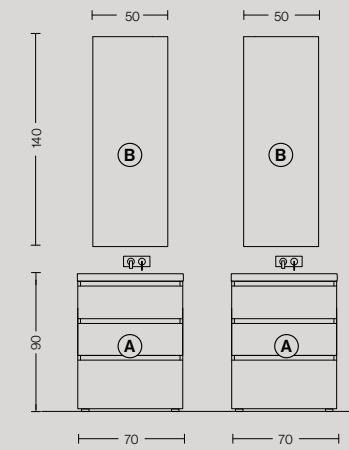

- Ⓐ Basi lavabo 3 cassetti con top in Gres e vasche integrate
  H. 85 L. 70 P. 46 cm
- Ⓑ Specchiera Narciso
  H. 140 L. 50 cm

- Ⓐ 3-Drawers washbasin bases with Stoneware top and built-in washbasins
  H. 85 W. 70 D. 46 cm
- Ⓑ Narciso mirror
  H. 140 W. 50 cm