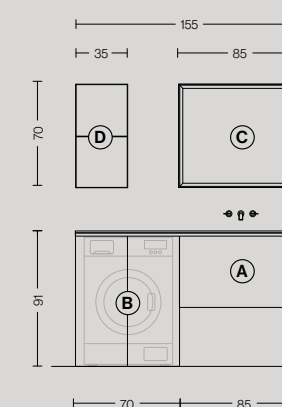

varianti

MS11b

L. 155 P. 51 cm
W. 155 D. 51 cm

A Base lavabo 1 cassettone + cassetto interno H. 10 cm con top in Technoteck e vasca integrata H. 50 L. 85 P. 51 cm B Base porta lavatrice 2 ante H. 90 L. 70 P. 51 cm C Specchiera Square nero opaco H. 70 L. 85 cm D Elemento a giorno H. 70 L. 35 P. 22 cm	A Washbasin base w/1 drawer + internal H. 10 cm drawer with Technoteck top and built-in washbasin H. 50 W. 85 D. 51 cm B Washing machine base w/2 doors H. 90 W. 70 D. 51 cm C Matt-black Square mirror H. 70 W. 85 cm D Open cabinet H. 70 W. 35 D. 22 cm