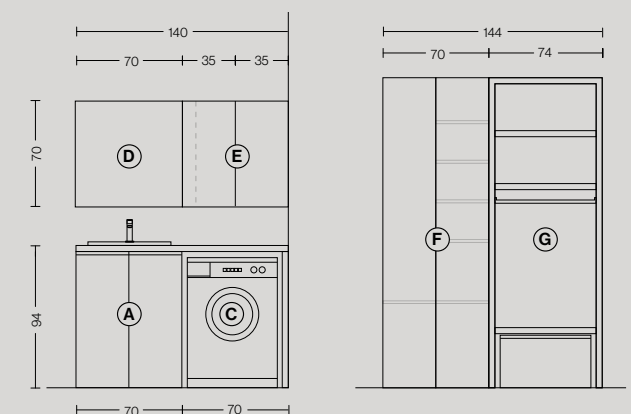

MS10b

L. 140 + 144 P. 62,5 cm
W. 140 + 144 D. 62,5 cm

- **(A) Base lavatoio 2 ante con top nobilitato e lavatoio in ceramica**
  H. 90 L. 70 P. 62 cm
- **(C) Struttura a giorno per lavatrice con spalla**
  H. 94 L. 70 P. 62,5 cm
- **(D) Specchiera liscia Narciso**
  H. 70 L. 70 cm
- **(E) Pensile con vano a giorno laterale + pensile 1 anta**
  H. 70 L. 35 + 35 P. 22 cm
- **(F) Colonna porta scope 2 ante**
  H. 205 L. 70 P. 62 cm
- **(G) Composizione porta abiti a giorno con carrello**
  H. 205 L. 74 P. 62,5 cm

- **(A) Laundry-washbasin base w/2 doors with melamine top and ceramic washtub**
  H. 90 W. 70 D. 62 cm
- **(C) Open washing machine structure with melamine top and composition panel**
  H. 94 W. 70 D. 62,5 cm
- **(D) Narciso mirror**
  H. 70 W. 70 cm
- **(E) Cupboard with side open compartment + cupboard w/1 door**
  H. 70 W. 35 + 35 D. 22 cm
- **(F) Brooms column w/2 doors**
  H. 205 W. 70 D. 62 cm
- **(G) Open wardrobe composition with storage trolley**
  H. 205 W. 74 D. 62,5 cm