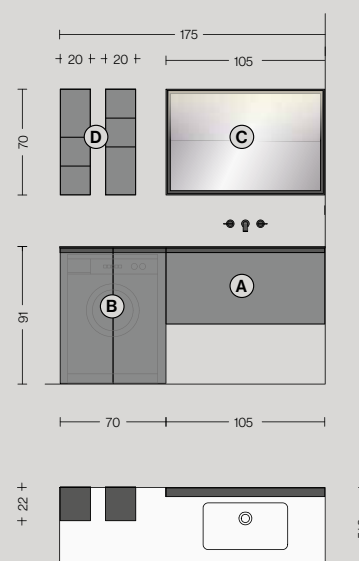

MS11

L. 175 P. 51 cm
W. 175 D. 51 cm

A Base lavabo 1 cassettone + cassetto interno H. 10 cm con top in Technoteck e vasca integrata H. 50 L. 105 P. 51 cm B Base porta lavatrice 2 ante H. 90 L. 70 P. 51 cm C Specchiera Square nero opaco con led superiore H. 70 L. 105 cm D Elementi a giorno H. 70 L. 20 P. 22 cm	A Washbasin base w/1 drawer + internal H. 10 cm drawer with Technoteck top and built-in washbasin H. 50 W. 105 D. 51 cm B Washing machine base w/2 doors H. 90 W. 70 D. 51 cm C Matt-black Square mirror with upper led light H. 70 W. 105 cm D Open cabinets H. 70 W. 20 D. 22 cm

Finiture / Finishes

TOP