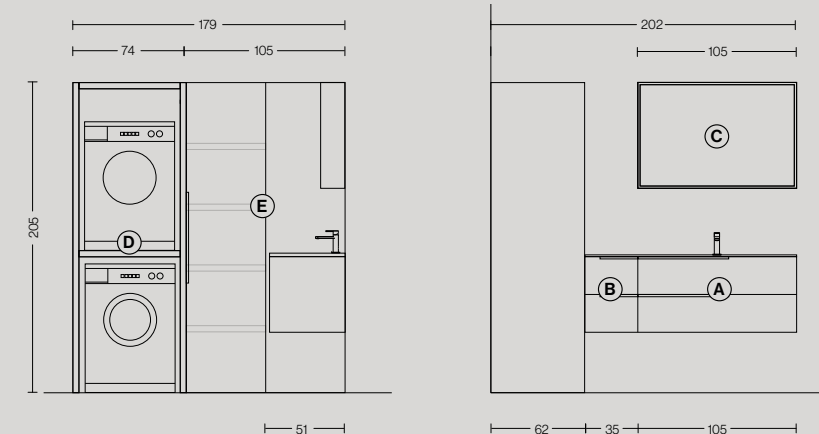

MS09b

L. 202 + 179 P. 51 / 62,5 cm

W. 202 + 179 D. 51 / 62,5 cm

- **A** Base lavabo 2 cassetti con console in Mineral Marmo e vasca integrata
  H. 50 L. 105 P. 51 cm
- **B** Base 2 cassetti
  H. 50 L. 35 P. 51 cm
- **C** Specchiera su telaio in legno
  H. 70 L. 105 P. 16 cm
- **D** Composizione a giorno porta lavatrice e asciugatrice
  H. 205 L. 74 P. 62,5 cm
- **E** Colonna angolare 1 anta
  H. 205 L. 105 P. 62 cm

- **A** 2-Drawers washbasin base with Mineral Marmo console and built-in washbasin
  H. 50 W. 105 D. 51 cm
- **B** Chest w/2 drawers
  H. 50 W. 35 D. 51 cm
- **C** Mirror w/wooden frame
  H. 70 W. 105 D. 16 cm
- **D** Washing machine and dryer open composition
  H. 205 W. 74 D. 62,5 cm
- **E** Corner column w/1 door
  H. 205 W. 105 D. 62 cm