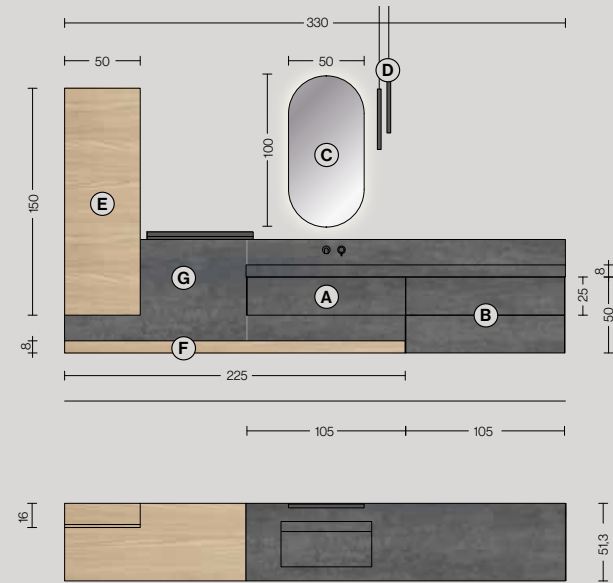

S03

L. 330 P. 51 cm
W. 330 D. 51 cm

A Base lavabo 1 cassetto con top e rivestimento in Gres con vasca integrata H. 25 L. 105 P. 51 cm B Base 2 cassetti con rivestimento in Gres H. 50 L. 105 P. 51 cm C Specchiera Wave con telaio nero opaco e retroilluminazione H. 100 L. 50 cm D Lampade a soffitto laccate Ipno E Colonna 1 anta H. 150 L. 50 P. 16 cm F Top scatolato in legno H. 8 L. 225 P. 51 cm G Alzate in Gres H. 67 L. 120 cm / H. 17 L. 210 cm / H. 17 L. 105 cm	A 1-Drawer washbasin base with Stoneware top and covering with built-in washbasin H. 25 W. 105 D. 51 cm B 2-Drawers base with Stoneware covering H. 50 W. 105 D. 51 cm C Wave mirror with matt-black frame and backlighting H. 100 W. 50 cm D Ipno lacquered lamps E Cupboard w/1 door H. 150 W. 50 D. 16 cm F Boxed wooden top H. 8 W. 225 D. 51 cm G Stoneware backsplashes H. 67 W. 120 cm / H. 17 W. 210 cm / H. 17 W. 105 cm

Finiture / Finishes

TOP