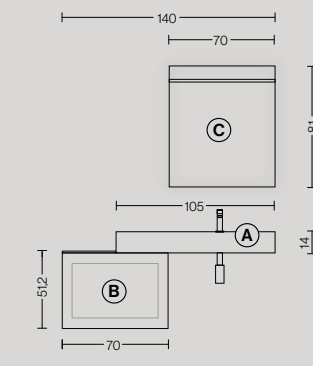

- (A) Boxed Stoneware top with built-in washbasin**
H. 14 W. 190 D. 51 cm
- (B) Bases w/1 glass-door**
H. 50 W. 50 + 50 + 50 D. 51 cm
- (C) Eden mirror with integrated led light**
H. 81 W. 140 cm
- (D) Ceiling shelving structure w/wooden-shelves**
H. 270 W. 302 D. 35 cm

- (A) Boxed Stoneware top with built-in washbasin**
H. 14 W. 150 D. 51 cm
- (B) Bases w/1 glass-door**
H. 50 W. 50 + 50 D. 51 cm
- (C) Eden mirror with integrated led light**
H. 81 W. 105 cm

S05c

L. 140 P. 51 cm
W. 140 D. 51 cm