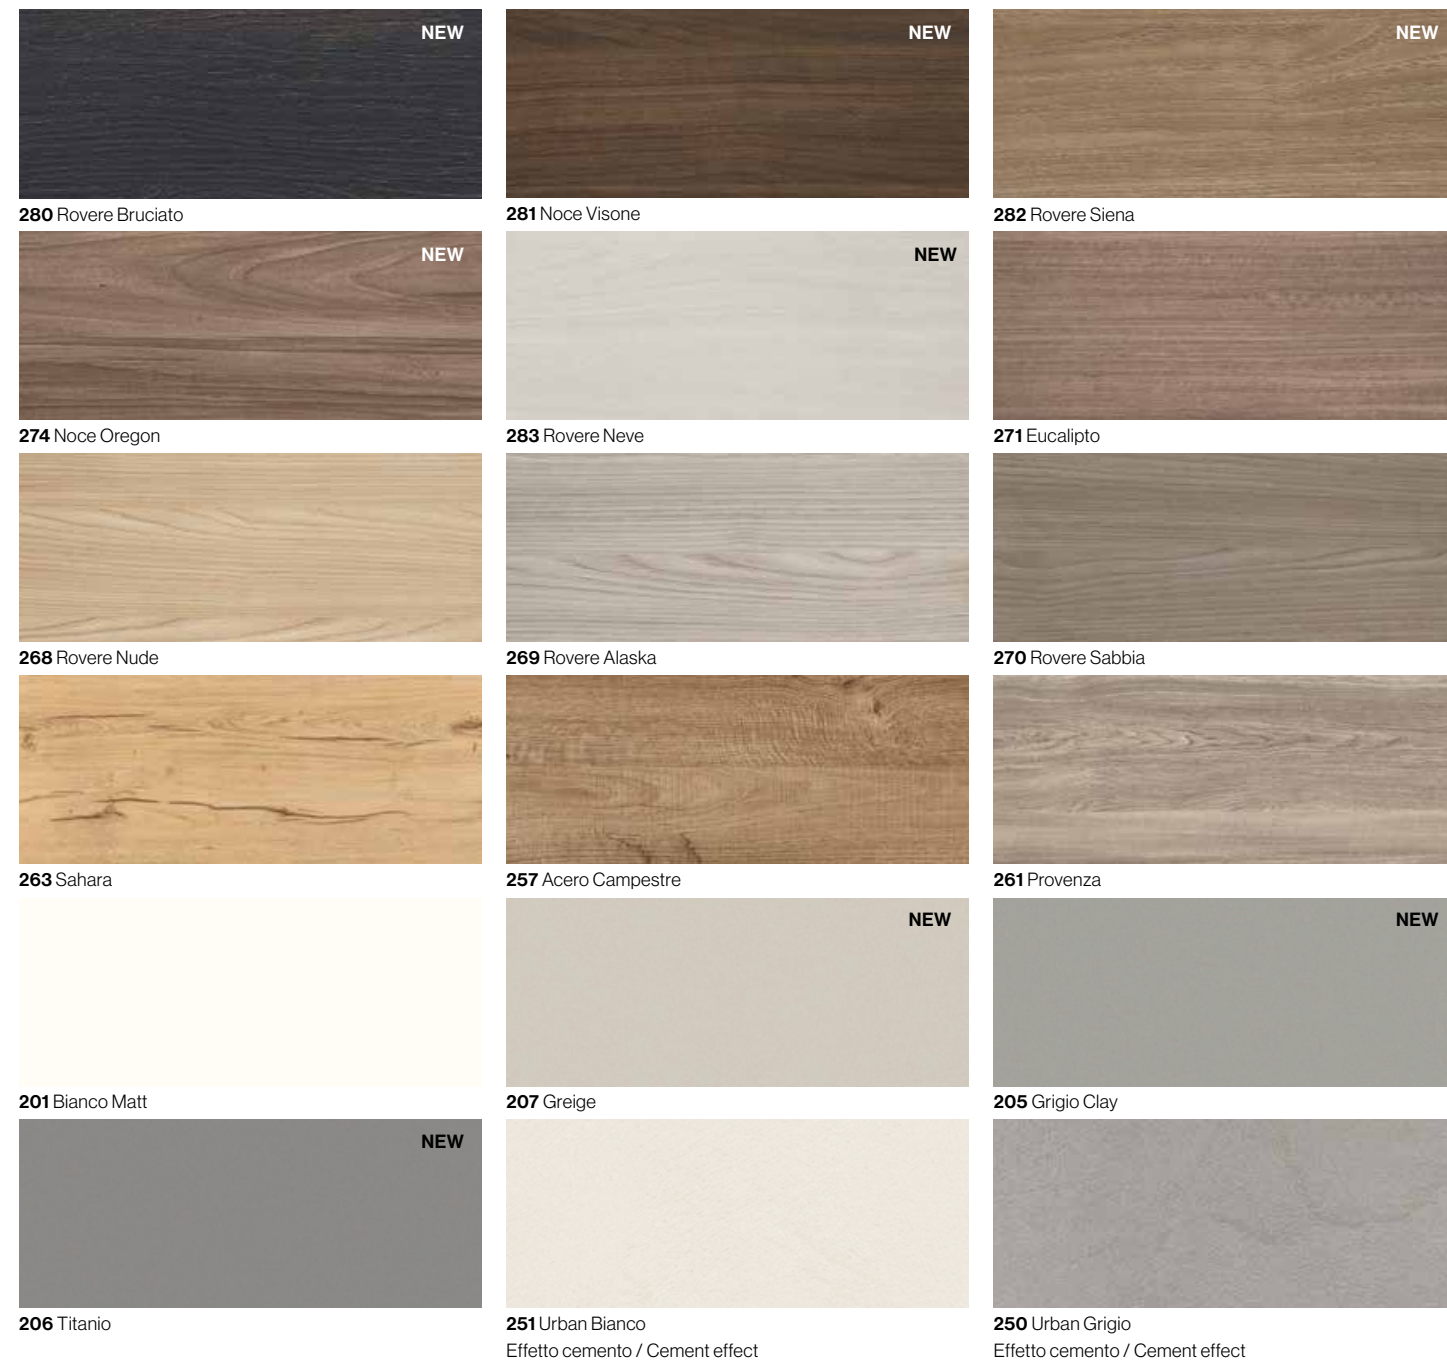

Finiture / Finishes

Nobilitati / Melamine

Solo per elementi dritti / For straight elements only

Laccati opachi e lucidi / Matt and glossy lacquered

Laccati Metallo / Metal lacquers

Per elementi dritti e curvi / For straight and curved elements