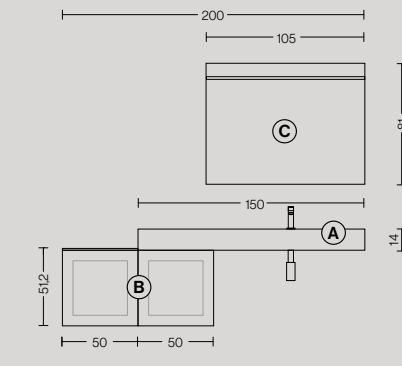

S05b

L. 200 P. 51 cm
W. 200 D. 51 cm

- **(A) Top scatolato in Gres con vasca integrata**
  H. 14 L. 150 P. 51 cm
- **(B) Basi 1 anta vetro**
  H. 50 L. 50 + 50 P. 51 cm
- **(C) Specchiera Eden con telaio nero opaco e faretto led integrato**
  H. 81 L. 105 cm

- **(A) Boxed Stoneware top with built-in washbasin**
  H. 14 W. 150 D. 51 cm
- **(B) Bases w/1 glass-door**
  H. 50 W. 50 + 50 D. 51 cm
- **(C) Eden mirror with integrated led light**
  H. 81 W. 105 cm