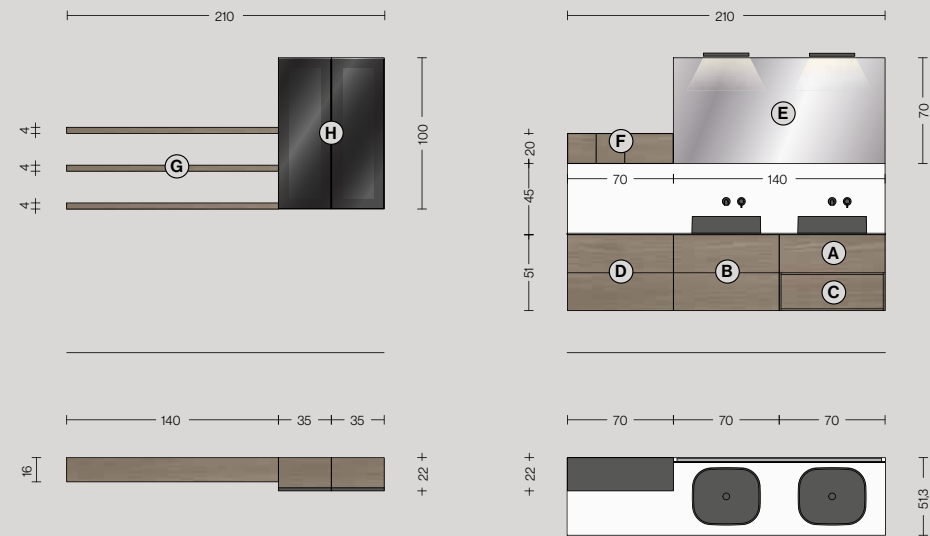

Internal led light

It is possible to customize wall units and drawers by choosing to integrate an led light that is recessed in the side (in the case of wall units and columns) or in the upper part of the drawer side. The lighting is regulated by an opening sensor.

Airy / Sistema

Airy / Sistema S01

Lavabo Augusta in ceramica disponibile in 5 colori.
 Augusta ceramic washbasin available in 5 colours.

S01

L. 210 + 210 P. 51 / 22 cm
W. 210 + 210 D. 51 / 22 cm

(A) Base lavabo 1 cassetto con top e alzata in Technoteck e lavabo in appoggio
H. 25 L. 70 P. 51 cm

(B) Base lavabo 2 cassette con top e alzata in Technoteck e lavabo in appoggio
H. 50 L. 70 P. 51 cm

(C) Base inferiore a giorno
H. 25 L. 70 P. 51 cm

(D) Base 2 cassette
H. 50 L. 70 P. 51 cm

(E) Specchiera Narciso con faretti Sia
H. 70 L. 140 cm