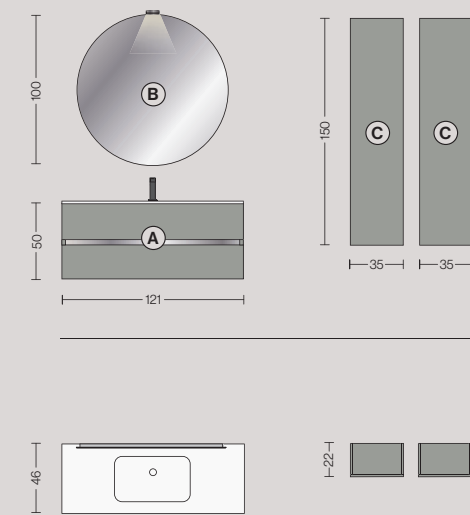

Fast F01

F01

Fast

F/C/F

The complex block contains three icons for product selection. The top icon is a simple rectangle representing the vanity. The middle icon shows the vanity with two faucets. The bottom icon shows a vertical stack of three rectangular blocks, representing the white storage unit. To the right of these icons is the text 'F01'. At the bottom right of the entire image, there is a vertical logo 'Fast' and the text 'F/C/F'.

- Ⓐ **Boxed melamine top with Marika countertop washbasin**
H. 10 W. 100 D. 51,3 cm
- Ⓑ **Base W/1 drawer**
H. 25 W. 100 D. 46 cm
- Ⓒ **Ovale mirror with Flux lamp**
H. 78 W. 90 cm
- Ⓓ **Couppboard W/1 door**
H. 50 W. 35 D. 22 cm
- Ⓔ **Open cabinet**
H. 50 W. 35 D. 22 cm

Finiture / Finishes

282 Rovere Siena

207 Greige

Fast F05

F05

F05

L. 121 P. 46 cm
W. 121 D. 46 cm

- | | |
|--|--|
| <p>(A) Monoblocco 2 cassetti con consolle in Mineralmarmo
H. 50 L. 121 P. 46 cm</p> | <p>(A) Monobloc W/2 drawers with Mineral Marble console
H. 50 W. 121 D. 46 cm</p> |
| <p>(B) Specchiera Circolare e faretto Argus
Ø 100 cm</p> | <p>(B) Circolare mirror and Argus lamp
Ø 100 cm</p> |
| <p>(C) Colonna 1 anta
H. 150 L. 35 P. 22 cm</p> | <p>(C) Column W/1 door
H. 150 L. 35 P. 22 cm</p> |

- A Boxed melamine top with Arianna countertop washbasin**
H. 10 L. 120 P. 51,3 cm
- B Base W/ 1 drawer**
H. 25 W. 80 D. 46 cm
- C Vela mirror and Flux lamp**
H. 70 W. 120 cm
- D Open cabinet**
H. 70 W. 20 D. 22 cm