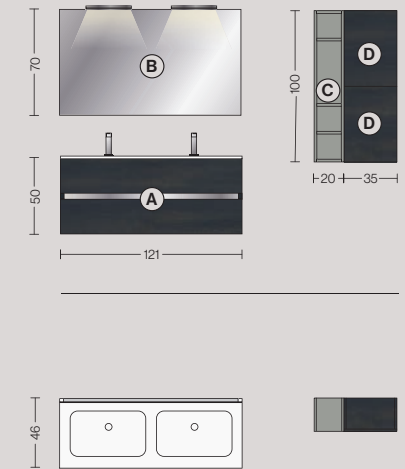

Fast F01

F01

Fast

F/C/F

The complex block contains three icons for product selection. The top icon is a simple rectangle representing the vanity. The middle icon shows the vanity with two faucets. The bottom icon shows a vertical stack of three rectangular blocks, representing the white storage unit. To the right of these icons is the text 'F01'. At the bottom right of the entire image, there is a vertical logo 'Fast' and the text 'F/C/F'.

F01

L. 121 P. 46 cm
W. 121 D. 46 cm

- | | |
|---|--|
| <p>(A) Monoblocco 2 cassetti con console in Mineralmarmo
H. 50 L. 121 P. 46 cm</p> <p>(B) Specchiera Vela e faretto Hera
H. 70 L. 120 cm</p> <p>(C) Pensile a giorno
H. 100 L. 20 P. 22 cm</p> <p>(D) Pensile 1 anta
H. 50 L. 35 P. 22 cm</p> | <p>(A) Monobloc W/2 drawers with Mineral Marble console
H. 50 W. 121 D. 46 cm</p> <p>(B) Vela mirror with Hera lamps
H. 70 W. 120 cm</p> <p>(C) Open cabinet
H. 100 W. 20 D. 22 cm</p> <p>(D) Cupboard W/1 door
H. 50 W. 35 D. 22 cm</p> |
|---|--|

- Ⓐ **Boxed melamine top with Marika countertop washbasin**
H. 10 W. 100 D. 51,3 cm
- Ⓑ **Base W/1 drawer**
H. 25 W. 100 D. 46 cm
- Ⓒ **Ovale mirror with Flux lamp**
H. 78 W. 90 cm
- Ⓓ **Couppboard W/1 door**
H. 50 W. 35 D. 22 cm
- Ⓔ **Open cabinet**
H. 50 W. 35 D. 22 cm

- A Boxed melamine top with Arianna countertop washbasin**
H. 10 L. 120 P. 51,3 cm
- B Base W/ 1 drawer**
H. 25 W. 80 D. 46 cm
- C Vela mirror and Flux lamp**
H. 70 W. 120 cm
- D Open cabinet**
H. 70 W. 20 D. 22 cm