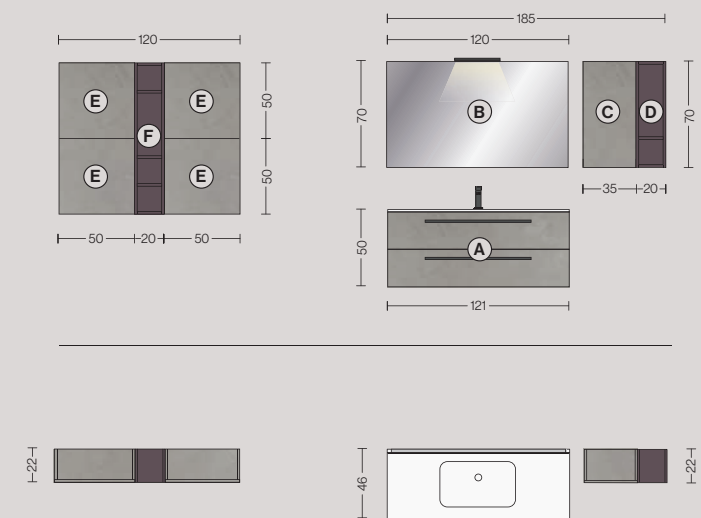

Fast F01

F01

Fast

F/C/F

The complex block contains three icons for product selection. The top icon is a simple rectangle representing the vanity. The middle icon shows the vanity with two faucets. The bottom icon shows a vertical stack of three rectangular blocks, representing the white storage unit. To the right of these icons is the text 'F01'. At the bottom right of the entire image, there is a vertical logo 'Fast' and the text 'F/C/F'.

- A** Boxed melamine top with Marika countertop washbasin
H. 50 W. 121 D. 46 cm
- B** Circolare mirror and Hera Lamp
Ø 100 cm
- C** 1 door cupboard with open compartments
H. 50 W. 50 D. 22 cm

Finiture / Finishes

- Ⓐ **Boxed melamine top with Marika countertop washbasin**
H. 10 W. 100 D. 51,3 cm
- Ⓑ **Base W/1 drawer**
H. 25 W. 100 D. 46 cm
- Ⓒ **Ovale mirror with Flux lamp**
H. 78 W. 90 cm
- Ⓓ **Couppboard W/1 door**
H. 50 W. 35 D. 22 cm
- Ⓔ **Open cabinet**
H. 50 W. 35 D. 22 cm

Finiture / Finishes

205 Grigio Clay

CONSOLLE

Mineralmarmo

Fast F06

F06

L. 185 P. 46 cm
W. 185 D. 46 cm

- | | |
|---|---|
| <p>(A) Monoblocco 2 cassetti con console in Mineralmarmo
H. 50 L. 121 P. 46 cm</p> <p>(B) Specchiera Vela e faretto Flux
H. 70 L. 120 cm</p> <p>(C) Pensile 1 anta
H. 70 L. 35 P. 22 cm</p> <p>(D) Pensile a giorno
H. 70 L. 20 P. 22 cm</p> <p>(E) Pensile 1 anta
H. 50 L. 50 P. 22 cm</p> <p>(F) Pensile a giorno
H. 100 L. 20 P. 22 cm</p> | <p>(A) Monobloc W/2 drawers with Mineral Marble console
H. 50 W. 121 D. 46 cm</p> <p>(B) Mirror Vela and Flux lamp
H. 70 W. 120 cm</p> <p>(C) Cupboard W/1 door
H. 70 W. 35 D. 22 cm</p> <p>(D) Open cabinet
H. 70 W. 20 D. 22 cm</p> <p>(E) Cupboard W/1 door
H. 50 W. 50 D. 22 cm</p> <p>(F) Open cabinet
H. 100 W. 20 D. 22 cm</p> |
|---|---|