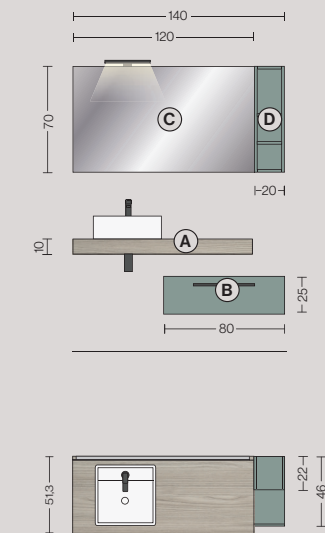

Fast F01

F01

Fast

F/C/F

The complex block contains three icons for product selection. The top icon is a simple rectangle representing the vanity. The middle icon shows the vanity with two faucets. The bottom icon shows a vertical stack of three rectangular blocks, representing the white storage unit. To the right of these icons is the text 'F01'. At the bottom right of the entire image, there is a vertical logo 'Fast' and the text 'F/C/F'.

- Ⓐ **Boxed melamine top with Marika countertop washbasin**
H. 10 W. 100 D. 51,3 cm
- Ⓑ **Base W/1 drawer**
H. 25 W. 100 D. 46 cm
- Ⓒ **Ovale mirror with Flux lamp**
H. 78 W. 90 cm
- Ⓓ **Couppboard W/1 door**
H. 50 W. 35 D. 22 cm
- Ⓔ **Open cabinet**
H. 50 W. 35 D. 22 cm

L. 140 P. 51 cm
W. 140 D. 51 cm

- A Top scatolato con lavabo appoggio Arianna**
H. 10 L. 120 P. 51,3 cm
- B Base 1 cassetto**
H. 25 L. 80 P. 46 cm
- C Specchiera Vela e faretto Flux**
H. 70 L. 120 cm
- D Pensile a giorno**
H. 70 L. 20 P. 22 cm

- A Boxed melamine top with Arianna countertop washbasin**
H. 10 L. 120 P. 51,3 cm
- B Base W/ 1 drawer**
H. 25 W. 80 D. 46 cm
- C Vela mirror and Flux lamp**
H. 70 W. 120 cm
- D Open cabinet**
H. 70 W. 20 D. 22 cm