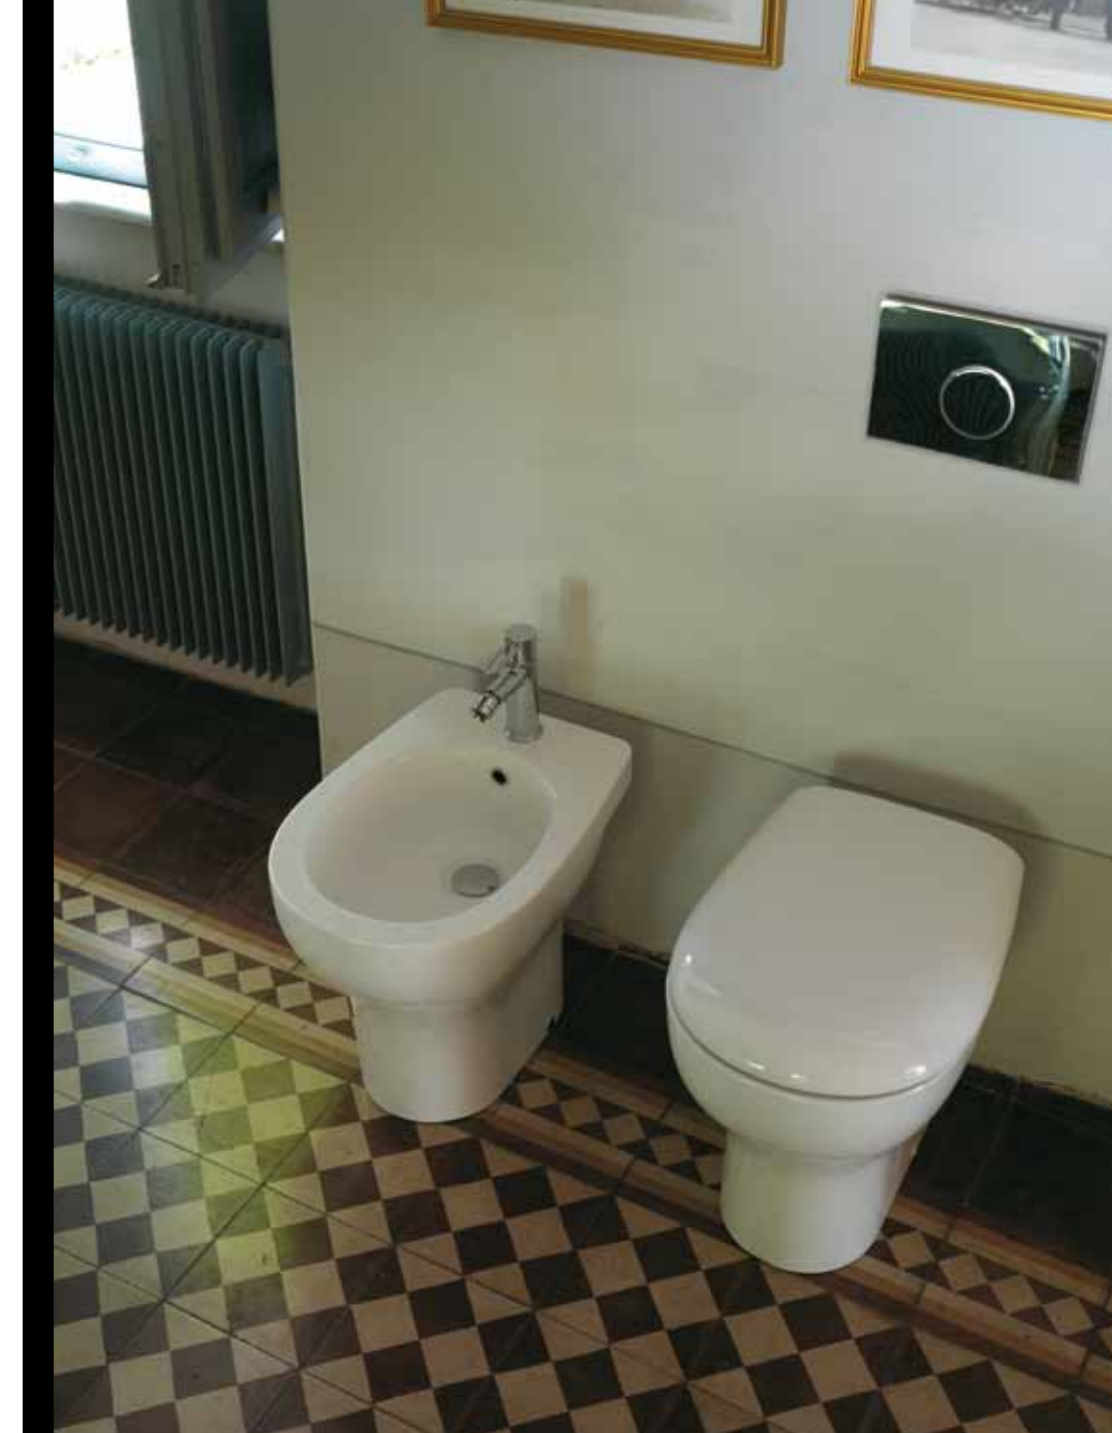

GR001.BI
Vaso a terra cm 53x36
scarico a pavimento.
Installazione distanziata da parete.
Floor mounted pan 53x36cm
with floor drain.
Wall spaced installation.

GR009.BI
Bidet a terra cm 50x36 monoforo.
Installazione distanziata da parete.
Floor mounted bidet 50x36cm one hole.
Wall spaced installation.

VASI E BIDET A TERRA
FLOOR MOUNTED PANS AND BIDET