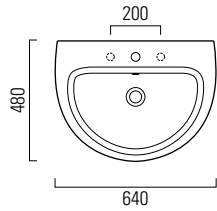

lavabo 64x48

cod: **MCITY3111**

Kg: **17,4**

LAVABO con foro troppopieno monoforo, predisposto per rubinetteria triforo. Installazione a sospensione, su colonna o su colonna sospesa.

WASHBASIN with overflow, one taphole, prearranged for three tapholes fittings. Wall-hung, on pedestal or on wall-hung pedestal installation.