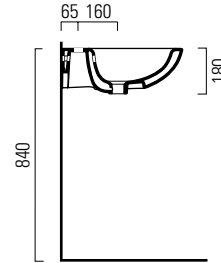

lavabo 64x48

cod: **MCITY3111**

Kg: **17,4**

LAVABO con foro troppopieno monoforo, predisposto per rubinetteria triforo. Installazione a sospensione, su colonna o su colonna sospesa.

WASHBASIN with overflow, one taphole, prearranged for three tapholes fittings. Wall-hung, on pedestal or on wall-hung pedestal installation.