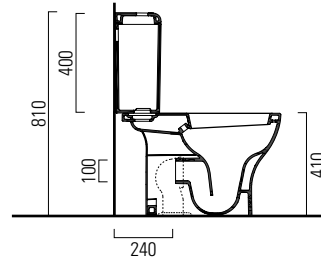

UK - Wall-hung wc for horizontal installation, the wc is prearranged for the flushing system at 4.5 litres (GSI save water) and is accompanied by a specified seat & cover in resin. Wall-hung bidet with overflow, one taphole.

WC with floor outlet.

wc 52x35

cod: MCITY1111

Kg: 23,4

WC con scarico a parete.

WC with horizontal outlet.

bidet 52x35

cod: MCITY6211

bidet.sospeso 53x35

cod: MCITY6411

Kg: 14,5

BIDET sospeso, monoforo.

Wall-hung BIDET one taphole.

wc.monoblocco 64x48

cod: MCITY1711

Kg: 27

WC MONOBLOCCO con scarico a parete trasformabile a pavimento tramite curva.

CLOSE COUPLED WC with horizontal outlet convertible to floor outlet through a technical curve.

cassetta monoblocco

cod: MCITY8111