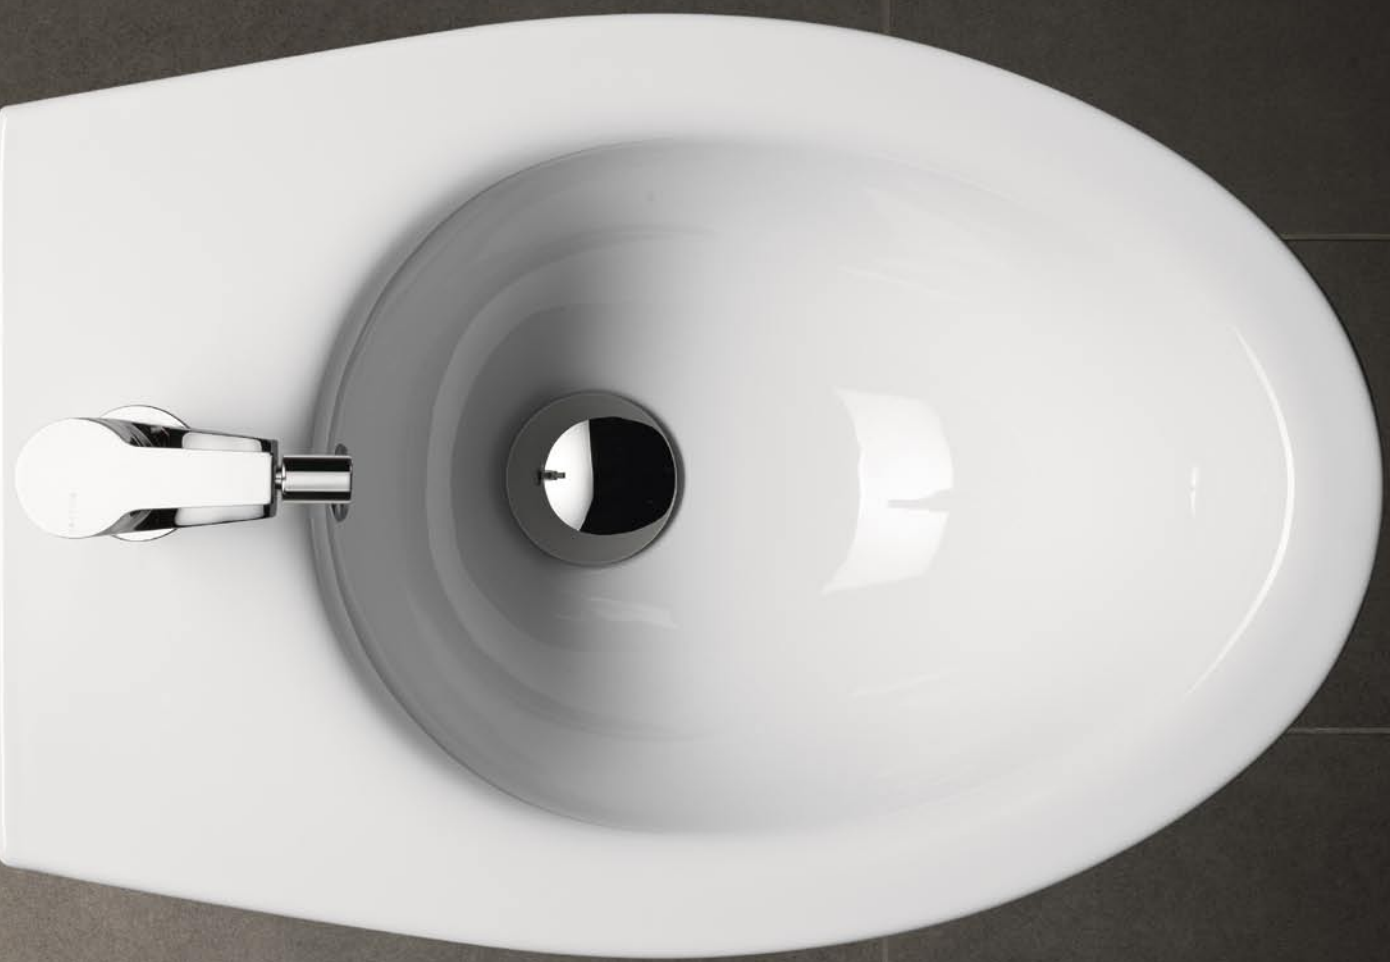

The CITY family is characterized by soft lines and restrained dimensions. A classical and timeless simplicity which fits every kind of requirement. City is composed of two lines of washbasins, two pairs of Wc and bidet from which one is wall-hung and all with a flushing system at 4.5 litres (GSI save water). The semicircular washbasins can be installed as wall-hung, on pedestal or on wall-hung pedestal, whereas the rectangular basins can be installed as wall-hung or built-in with exception to the washbasin 60 that can only be installed on pedestal or on wall-hung pedestal. All the rectangular washbasins can be accessorized with a specified towel rail in chromed brass.

UK - Washbasins with overflow, one taphole, prearranged for three taphole fittings. The washbasins can be installed as wall-hung, on pedestal or on wall-hung pedestal.

lavabi 80 | 60 | 50

80x45 cod. MCITY3611

807411

60x45 cod. MCITY8211

807111

50x40 cod. MCITY8311

PACITY80
PACITY60
PACITY50

IT - Lavabi con foro troppopieno monoforo, nelle versioni da 80 e 60 i lavabi sono predisposti per rubinetteria triforo. Installazione a sospensione o ad incasso. Il lavabo 60 può essere installato anche su colonna o su colonna sospesa. Tutti i lavabi sono predisposti per l'installazione di portasciugamani dedicati in metallo cromato.

UK - Washbasins with overflow one taphole, in the versions of 80 and 60, the washbasins are prearranged for three taphole fittings. Wall-hung or built-in installation. The 60 washbasin can also be installed on pedestal or on wall-hung pedestal. All washbasins are prearranged for the installation of dedicated towel rails in chromed metal.