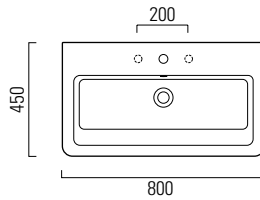

lavabo 80x45

cod: MCITY3611

Kg: 19

LAVABO con foro troppopieno monoforo, predisposto per rubinetteria triforo. Installazione a sospensione o ad incasso.

WASHBASIN with overflow, one taphole prearranged for three taphole fittings. Wall-hung or built-in installation.