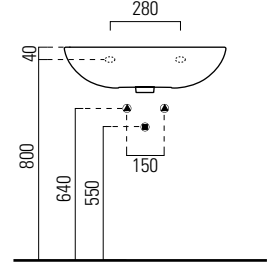

lavabo 64x48

cod: **MCITY3111**

Kg: **17,4**

LAVABO con foro troppopieno monoforo, predisposto per rubinetteria triforo. Installazione a sospensione, su colonna o su colonna sospesa.

WASHBASIN with overflow, one taphole, prearranged for three tapholes fittings. Wall-hung, on pedestal or on wall-hung pedestal installation.