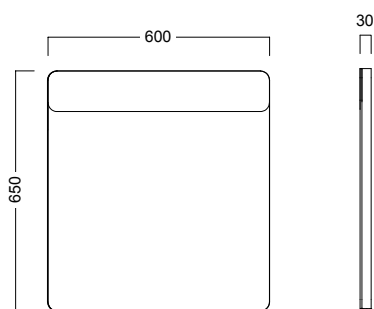

specchio 60
specchio con illuminazione a led
codice descrizione
78786 specchio 60x65

mirror 60
led illuminated mirror
code description
78786 mirror 60x65