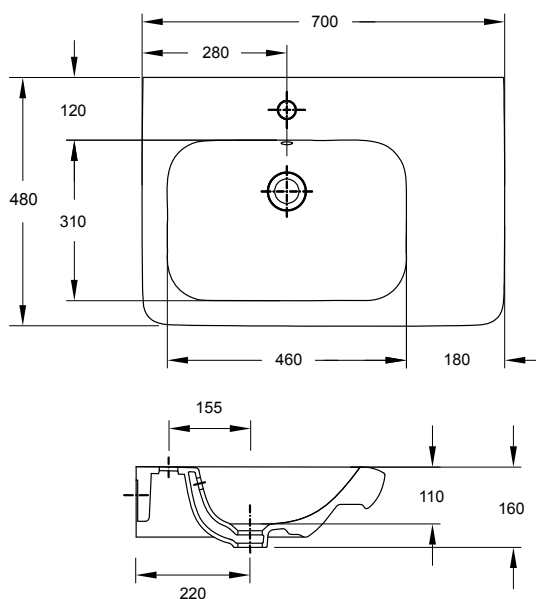

washbasin 80

available with one tap-hole. wall fixing by bolts. to combine with furniture 78773, 78774. approx. weight kg 24

code	description
78080	washbasin 80

washbasin 100

available with one tap-hole. wall fixing by bolts. to combine with furniture 78775, 78776. approx. weight kg 28,5

code	description
78100	washbasin 100

lavabo asimmetrico 70 sinistro

disponibile per rubinetteria monoforo. fissaggio a parete con bulloni. abbinabile a mobile 78772. peso kg ca. 20,5

codice	descrizione
78071	lavabo asimmetrico 70 sx