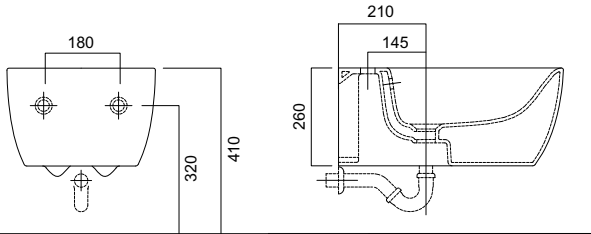

bidet sospeso

disponibile per rubinetteria monoforo. fissaggio a parete incluso. peso kg ca. 18

codice	descrizione
78255	bidet sospeso per allacciamento acqua interno

wall hung bidet

available with one tap-hole. wall fixing kit included. approx. weight kg 18

code	description
78255	wall hung bidet for hidden water connection

vaso sospeso completo di sedile

vaso a cacciata con scarico parete (p). sedile in termoindurente. kit di fissaggio a parete incluso. funziona con 6 litri. abbinabile a modulo sanitario Universal. peso kg ca. 23

codice	descrizione
78315	vaso sospeso con sedile
78316	vaso sospeso con sedile con chiusura ammortizzata

wall hung water closet with seat

horizontal outlet (h) washdown bowl. duroplast seat. wall fixing kit included. 6 liters flushing. to combine with Universal prewall. approx. weight kg 23

code	description
78315	wall hung water closet with seat
78316	wall-hung water closet with seat with soft close mechanism