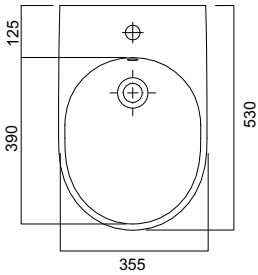

bidet sospeso

disponibile per rubinetteria monoforo. fissaggio a parete incluso. peso kg ca. 18

codice	descrizione
78255	bidet sospeso per allacciamento acqua interno

wall hung bidet

available with one tap-hole. wall fixing kit included. approx. weight kg 18

code	description
78255	wall hung bidet for hidden water connection

vaso sospeso completo di sedile

vaso a cacciata con scarico parete (p). sedile in termoindurente. kit di fissaggio a parete incluso. funziona con 6 litri. abbinabile a modulo sanitario Universal. peso kg ca. 23

codice	descrizione
78315	vaso sospeso con sedile
78316	vaso sospeso con sedile con chiusura ammortizzata

wall hung water closet with seat

horizontal outlet (h) washdown bowl. duroplast seat. wall fixing kit included. 6 liters flushing. to combine with Universal prewall. approx. weight kg 23

code	description
78315	wall hung water closet with seat
78316	wall-hung water closet with seat with soft close mechanism