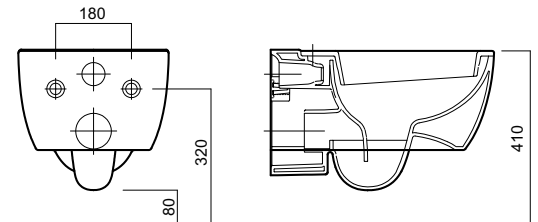

bidet sospeso

disponibile per rubinetteria monoforo. fissaggio a parete incluso. peso kg ca. 18

codice	descrizione
78255	bidet sospeso per allacciamento acqua interno

wall hung bidet

available with one tap-hole. wall fixing kit included. approx. weight kg 18

code	description
78255	wall hung bidet for hidden water connection

vaso sospeso completo di sedile

vaso a cacciata con scarico parete (p). sedile in termoindurente. kit di fissaggio a parete incluso. funziona con 6 litri. abbinabile a modulo sanitario Universal. peso kg ca. 23

codice	descrizione
78315	vaso sospeso con sedile
78316	vaso sospeso con sedile con chiusura ammortizzata

wall hung water closet with seat

horizontal outlet (h) washdown bowl. duroplast seat. wall fixing kit included. 6 liters flushing. to combine with Universal prewall. approx. weight kg 23

code	description
78315	wall hung water closet with seat
78316	wall-hung water closet with seat with soft close mechanism