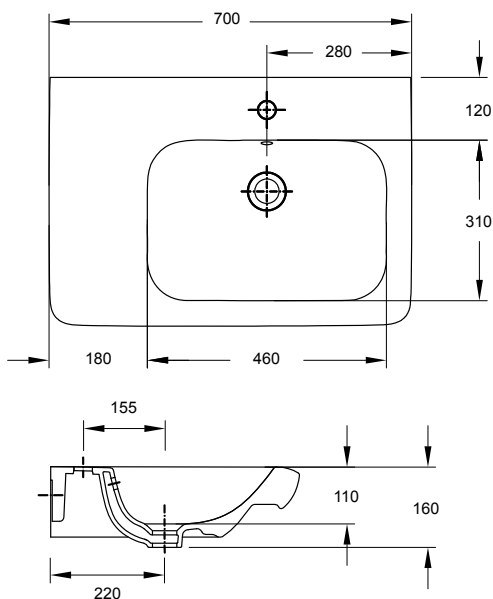

washbasin 80

available with one tap-hole. wall fixing by bolts. to combine with furniture 78773, 78774. approx. weight kg 24

code	description
78080	washbasin 80

washbasin 100

available with one tap-hole. wall fixing by bolts. to combine with furniture 78775, 78776. approx. weight kg 28,5

code	description
78100	washbasin 100

lavabo asimmetrico 70 sinistro

disponibile per rubinetteria monoforo. fissaggio a parete con bulloni. abbinabile a mobile 78772. peso kg ca. 20,5

codice	descrizione
78071	lavabo asimmetrico 70 sx