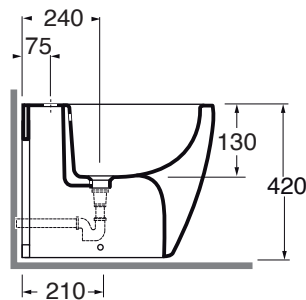

CMBIT000000M

sanitari terra/floor mounted sanitary wares

codice
code

Bidet Comoda a terra monoforo.
Comoda floor standing bidet 1 tap hole.

bianco lucido/glossy white

CMBIT000000MBI

CM 53x36x42

plt italy pz.15 - plt export pcs.20

kg 25

scala/scale 1:20 dimensioni/dimensions in mm

Disponibili per tutti i prodotti COMODA e per le pilette con tappo in ceramica PILCE,
Available for all COMODA products and for the free flow ceramic drains PILCE

kg 0,5

Codice
code

PILCE

Piletta con tappo in ceramica click clack
Click clack free flow ceramic drain

kg 0,5

Codice
code

PILCK

TECHNICAL SHEET n°: 01	DESIGNER: OFFICINA AZZURRA	CODE: CMBIT000000M	Azzurra sanitari in ceramica S.p.a. via Civita Castellana snc 01030 Castel S.Elia (VT) - ITALY Tel. +39.0761 518155 Fax. +39.0761 514560	
SHEET FORMAT: A4	ISO	REVISION: 03	SCALE: 1:20	DATE: 6/09/2022
REGULATIONS: CE EN 14528 / EN35 / Dop-15528*				
All the measurements respect the tolerances provided by the "AZZURRA QUALITY GUIDELINES".				