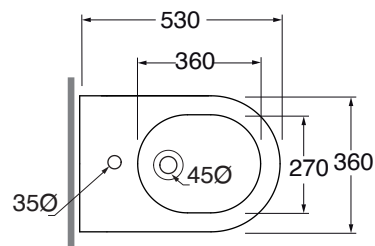

CMBIT000000M

sanitari terra/floor mounted sanitary wares

codice
code

Bidet Comoda a terra monoforo.
Comoda floor standing bidet 1 tap hole.

bianco lucido/glossy white

CMBIT000000MBI

CM 53x36x42

plt italy pz.15 - plt export pcs.20

kg 25

scala/scale 1:20 dimensioni/dimensions in mm

Disponibili per tutti i prodotti COMODA e per le pilette con tappo in ceramica PILCE,
Available for all COMODA products and for the free flow ceramic drains PILCE

kg 0,5

Codice
code

PILCE

Piletta con tappo in ceramica click clack
Click clack free flow ceramic drain

kg 0,5

Codice
code

PILCK

TECHNICAL SHEET n°: 01	DESIGNER: OFFICINA AZZURRA	CODE: CMBIT000000M	Azzurra sanitari in ceramica S.p.a. via Civita Castellana snc 01030 Castel S.Elia (VT) - ITALY Tel. +39.0761 518155 Fax. +39.0761 514560	
SHEET FORMAT: A4	ISO	REVISION: 03	SCALE: 1:20	DATE: 6/09/2022
REGULATIONS: CE EN 14528 / EN35 / Dop-15528*				
All the measurements respect the tolerances provided by the "AZZURRA QUALITY GUIDELINES".				