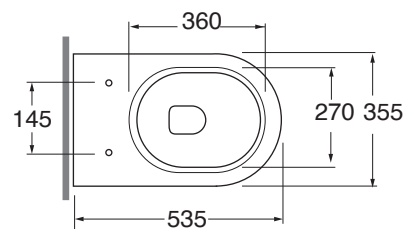

CMVCTP000000 sanitari terra/floor mounted sanitary wares

codice
code

Vaso Comoda con scarico a parete.
Wc Comoda floor standing.

bianco lucido/iny white

CMVCTP000000BI

CM 53,5x35,5h42

plt italy pz.20 - plt export pcs.20

kg 32

Tecnologie/technologies:

watersaving

scala/scale 1:20 dimensioni/dimensions in mm

Gamma di colori disponibile per vaso e sedile COM 1800 C/F
Color range available for wc and wrapover COM 1800 C/F

COLORS 1250*