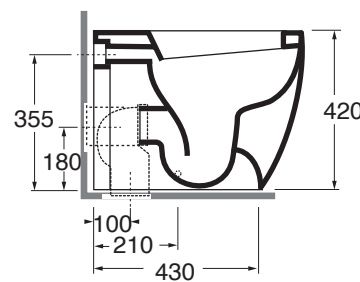

CMVCTP000000 sanitari terra/floor mounted sanitary wares

codice
code

Vaso Comoda con scarico a parete.
Wc Comoda floor standing.

bianco lucido/iny white

CMVCTP000000BI

CM 53,5x35,5h42

plt italy pz.20 - plt export pcs.20

kg 32

Tecnologie/technologies:

watersaving

scala/scale 1:20 dimensioni/dimensions in mm

Gamma di colori disponibile per vaso e sedile COM 1800 C/F
Color range available for wc and wrapover COM 1800 C/F

COLORS 1250*