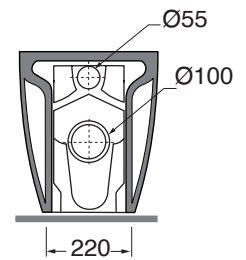

CMVCTP000000 sanitari terra/floor mounted sanitary wares

codice
code

Vaso Comoda con scarico a parete.
Wc Comoda floor standing.

bianco lucido/iny white

CMVCTP000000BI

CM 53,5x35,5h42

plt italy pz.20 - plt export pcs.20

kg 32

Tecnologie/technologies:

watersaving

scala/scale 1:20 dimensioni/dimensions in mm

Gamma di colori disponibile per vaso e sedile COM 1800 C/F
Color range available for wc and wrapover COM 1800 C/F

COLORS 1250*